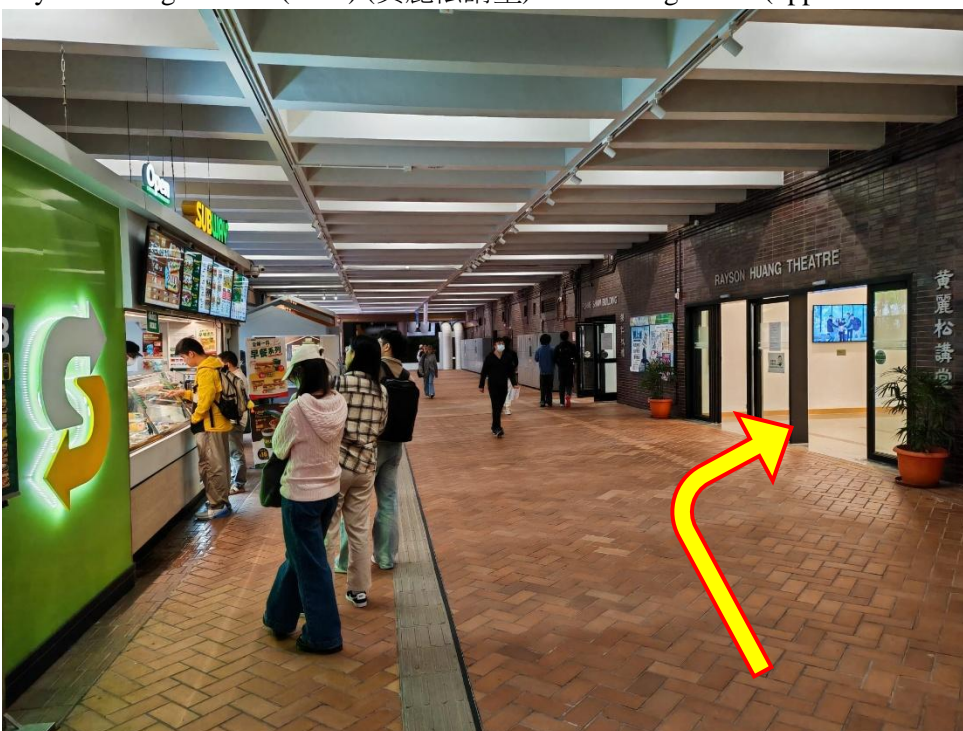

Road Map to Rayson Huang Theatre (RHT) (黃麗松講堂), Main Campus, HKU

<https://its.hku.hk/teaching-space/rht/>

MTR HKU Station (Exit A2)

Turn left and walk straight:

Walk straight:

Turn right at the end of the street and then turn left:

Walk straight to the podium:

Rayson Huang Theatre (RHT) (黃麗松講堂) is on the right side (opposite to Subway):

Enter Rayson Huang Theatre (RHT) (黃麗松講堂) via the auto sliding door and walk upstairs:

Reach the foyer for registration desk: