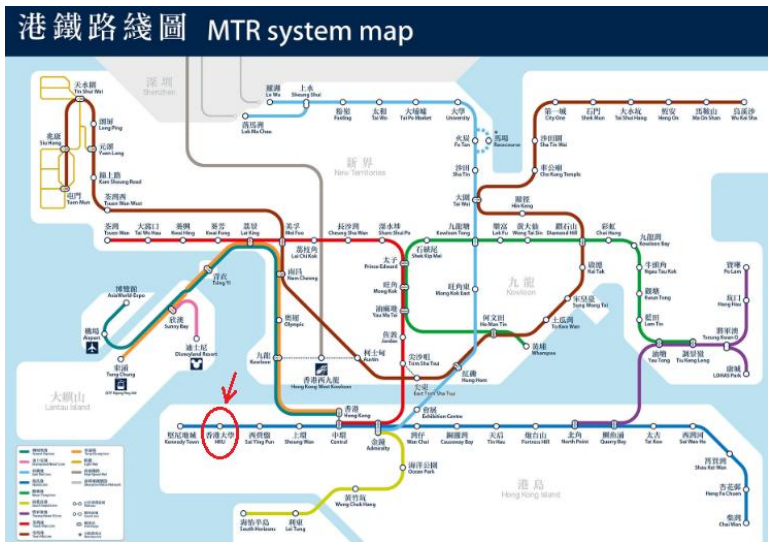

Road Map to Rayson Huang Theatre (RHT) (黃麗松講堂), Main Campus, HKU

<https://its.hku.hk/teaching-space/rht/>

MTR HKU Station (Exit A2)

Turn left and walk straight:

Walk straight:

Turn right at the end of the street and then turn left:

Walk straight to the podium:

Rayson Huang Theatre (RHT) (黃麗松講堂) is on the right side (opposite to Subway):

Enter Rayson Huang Theatre (RHT) (黃麗松講堂) via the auto sliding door and walk upstairs:

Reach the foyer for registration desk: