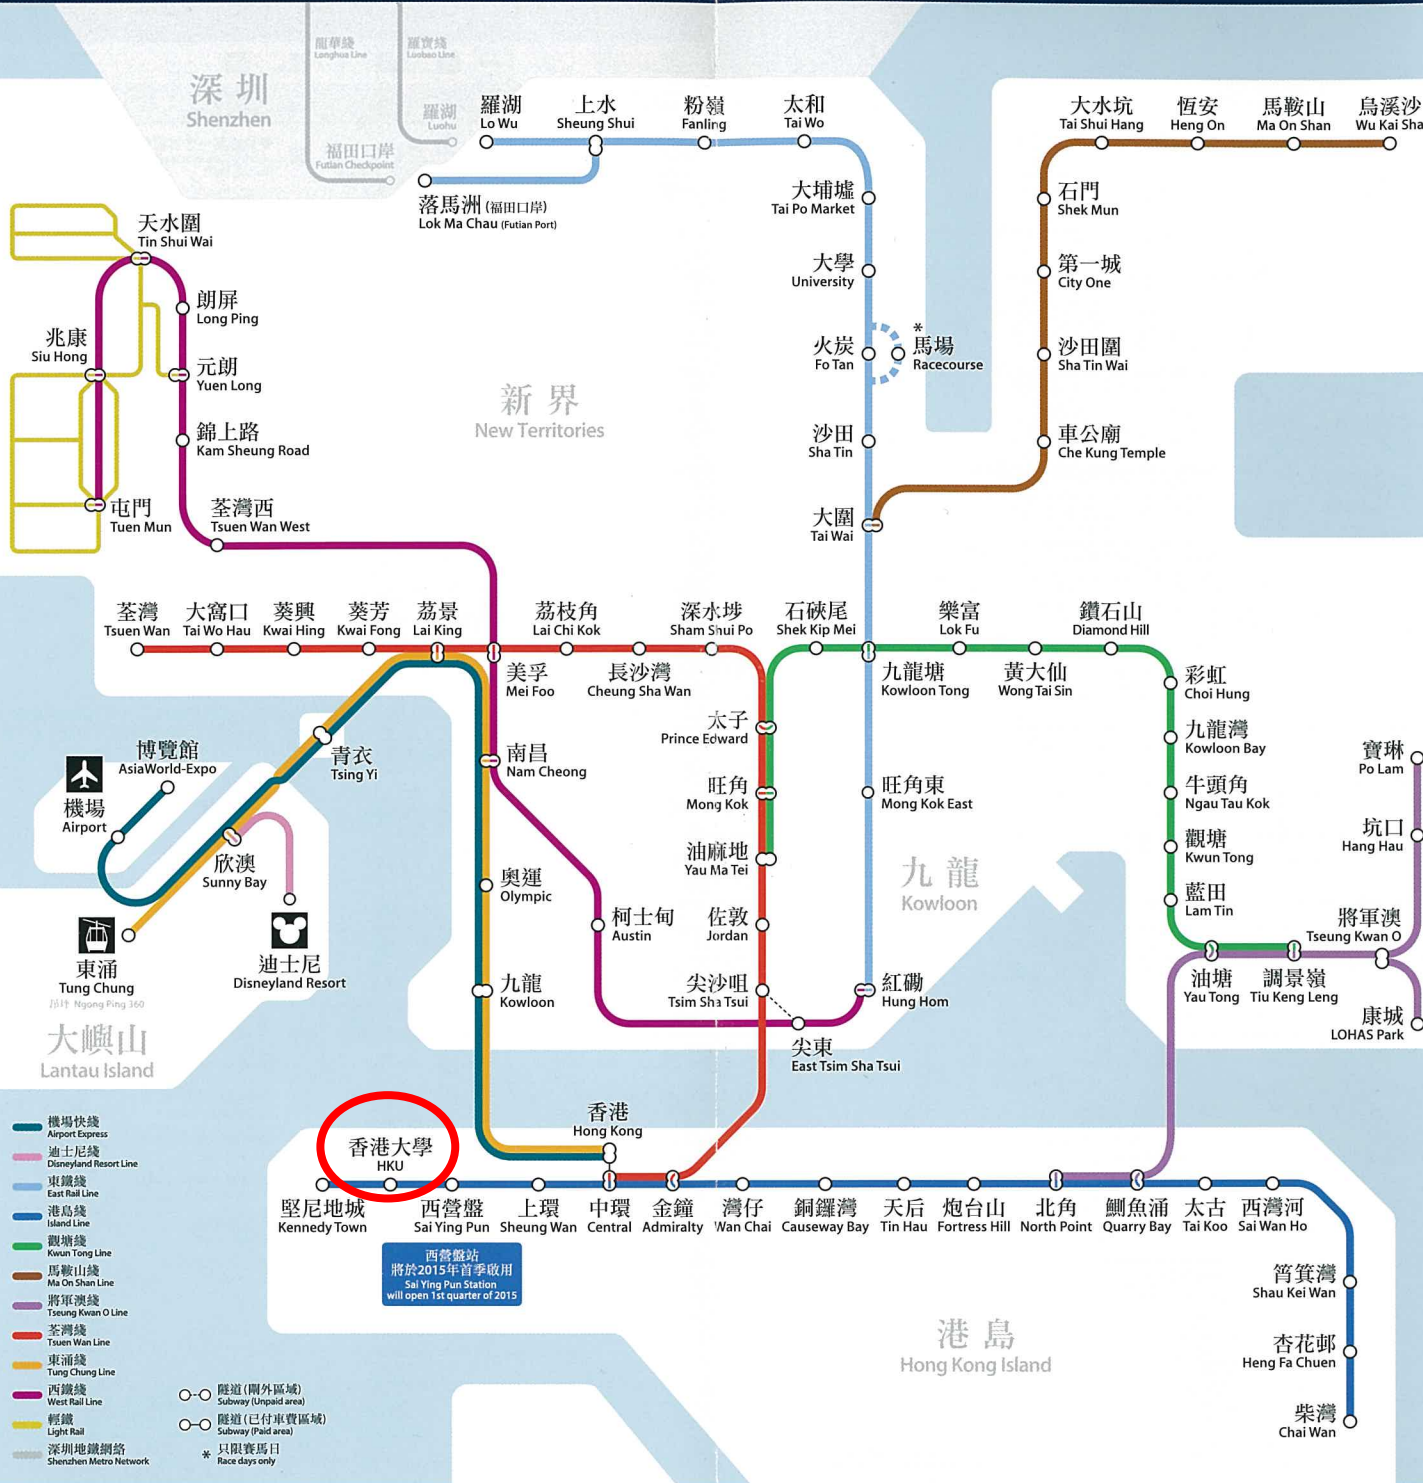

TRANSPORTATION

MTR (underground railway)

Please go to HKU Station on the Island Line. Exit A2 will lead you to the main campus of the University of Hong Kong. HKU Station is circled in red in the enclosed map (see page 2) for your easy reference.

Bus No.	Direction (To)	Boarding Point	Alighting Point	Operator
<u>From Admiralty</u>				
23	Pokfield Road	Pacific Place, Queensway	HKU East Gate, Bonham Road	Citybus
37A	Chi Fu Fa Yuen	Pacific Place, Queensway	HKU West Gate, Pok Fu Lam Road	Citybus
40	Wah Fu (North)	Pacific Place, Queensway	HKU East Gate, Bonham Road	Citybus
<u>From Central</u>				
3B	Pokfield Road	Jardine House, Connaught Road	HKU East Gate, Bonham Road	Citybus
40M	Wah Fu (North)	Lan Kwai Fong, D'Aguilar Street	HKU East Gate, Bonham Road	Citybus
<u>From Wan Chai</u>				
23	Pokfield Road	Southorn Playground, Hennessy Road	HKU East Gate, Bonham Road	Citybus
103	Pokfield Road	Stewart Road, Gloucester Road	HKU East Gate, Bonham Road	Citybus

Given that each bus route has numerous boarding points, the boarding points above are suggestions only. For the exact route list, operating hours and estimated travelling time of each bus route, please visit the homepage of the operator: <http://www.nwstbus.com.hk/>

港鐵路綫圖 MTR system map

車站指南 Station information

HKU Station

香港大學

www.mtr.com.hk

心繫生活每一程

MTR 港鐵